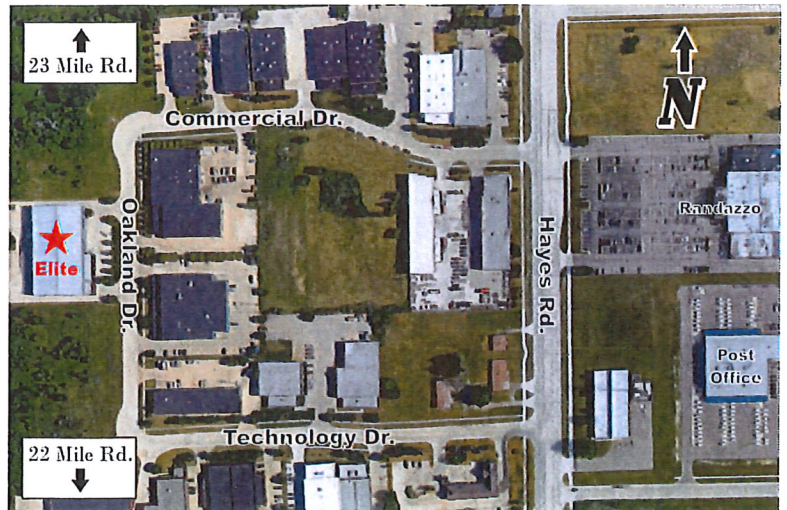

SATURDAY MAY 7, 2022 • 10:00AM - 3:00PM

MODEL TRAIN AND TOY SHOW AND SALE

at *Elite Indoor Sports*

49771 Oakland Dr, Shelby Township, MI 48315

Off Hayes between 22 Mile and 23 Mile

Admission

only \$ **6**

Children under
12 Free!

WE ARE BACK!

- ★ Free Parking!
- ★ Operating Layouts!
- ★ Free How-to Clinics!
- ★ Wide Open Space With No Hallways!
- ★ Free Children's Train Set Raffle!
- ★ Fun for the Entire Family!

Show Presented by